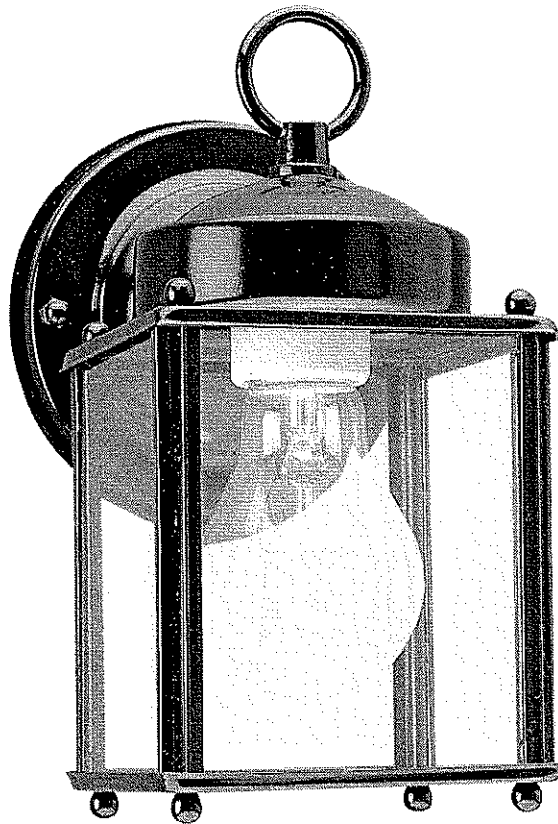

Sea Gull 8870-12

Description This Outdoor Wall Light has a Chrome Finish and is part of the Sebring Collection.

Chrome Outdoor Wall Light

11.25" Tall x 8.00" Wide

0 Bulb,

A8JZ

<http://granitecityelectric.xolights.com> - 617.221.1300
Bellingham, MA Showroom - 508.883.2700
Plymouth, MA Showroom - 508.747.3000
Quincy, MA Showroom - 617.472.6500
South Yarmouth, MA Showroom - 617.221.1305

Artcraft AC8661BK

Description This One Light Wall Lantern has a Black Finish and is part of the Yorktown Collection.

One Light Black Wall Lantern

9.50" Tall x 6.00" Wide

1 Medium Base Bulb, 100 watts

3MOM

<http://granitecityelectric.xolights.com> - 617.221.1300
Bellingham, MA Showroom - 508.883.2700
Plymouth, MA Showroom - 508.747.3000
Quincy, MA Showroom - 617.472.6500
South Yarmouth, MA Showroom - 617.221.1305

Sea Gull 8592-12

Description This Wall Lantern has a Chrome Finish and is part of the New Castle Collection.

Chrome Wall Lantern

8.25" Tall x 4.25" Wide

0 Bulb,

A7JZ

<http://granitecityelectric.xolights.com> - 617.221.1300
Bellingham, MA Showroom - 508.883.2700
Plymouth, MA Showroom - 508.747.3000
Quincy, MA Showroom - 617.472.6500
South Yarmouth, MA Showroom - 617.221.1305

Norwell **1323-BI-CL**

Description This One Light Wall Lantern has a Black Finish and is part of the COTTAGE ONION Collection.

One Light Black Wall Lantern

13.75" Tall x 8.25" Wide

Price **\$107.62**

1 EDISON Bulb, 100 watts