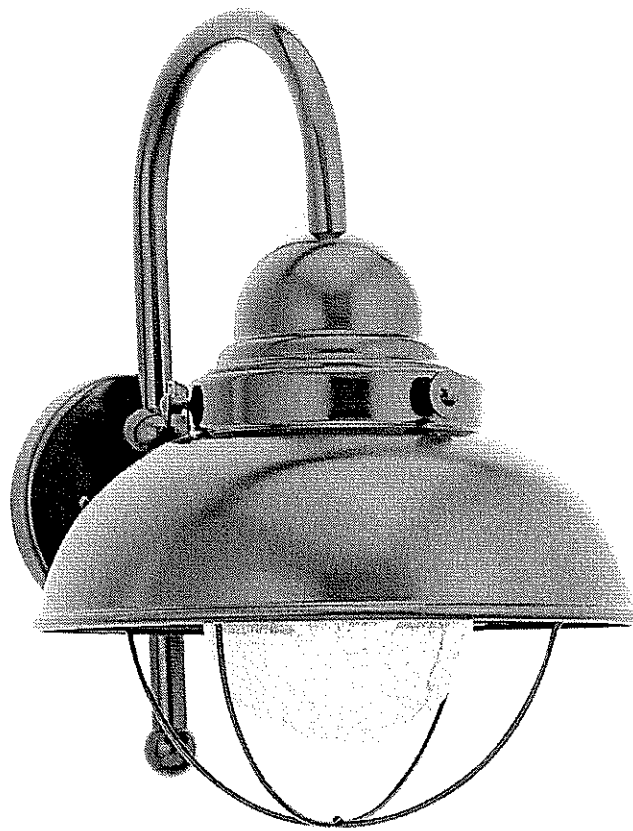

Sea Gull 8870-12

Description This Outdoor Wall Light has a Chrome Finish and is part of the Sebring Collection.

Chrome Outdoor Wall Light

11.25" Tall x 8.00" Wide

0 Bulb,

A8JZ

<http://granitecityelectric.xolights.com> - 617.221.1300
Bellingham, MA Showroom - 508.883.2700
Plymouth, MA Showroom - 508.747.3000
Quincy, MA Showroom - 617.472.6500
South Yarmouth, MA Showroom - 617.221.1305

Artcraft AC8661BK

Description This One Light Wall Lantern has a Black Finish and is part of the Yorktown Collection.

One Light Black Wall Lantern

9.50" Tall x 6.00" Wide

1 Medium Base Bulb, 100 watts

3MOM

<http://granitecityelectric.xolights.com> - 617.221.1300
Bellingham, MA Showroom - 508.883.2700
Plymouth, MA Showroom - 508.747.3000
Quincy, MA Showroom - 617.472.6500
South Yarmouth, MA Showroom - 617.221.1305

Sea Gull 8592-12

Description This Wall Lantern has a Chrome Finish and is part of the New Castle Collection.

Chrome Wall Lantern

8.25" Tall x 4.25" Wide

0 Bulb,

A7JZ

<http://granitecityelectric.xolights.com> - 617.221.1300
Bellingham, MA Showroom - 508.883.2700
Plymouth, MA Showroom - 508.747.3000
Quincy, MA Showroom - 617.472.6500
South Yarmouth, MA Showroom - 617.221.1305

Norwell **1323-BI-CL**

Description This One Light Wall Lantern has a Black Finish and is part of the COTTAGE ONION Collection.

One Light Black Wall Lantern

13.75" Tall x 8.25" Wide

Price **\$107.62**

1 EDISON Bulb, 100 watts